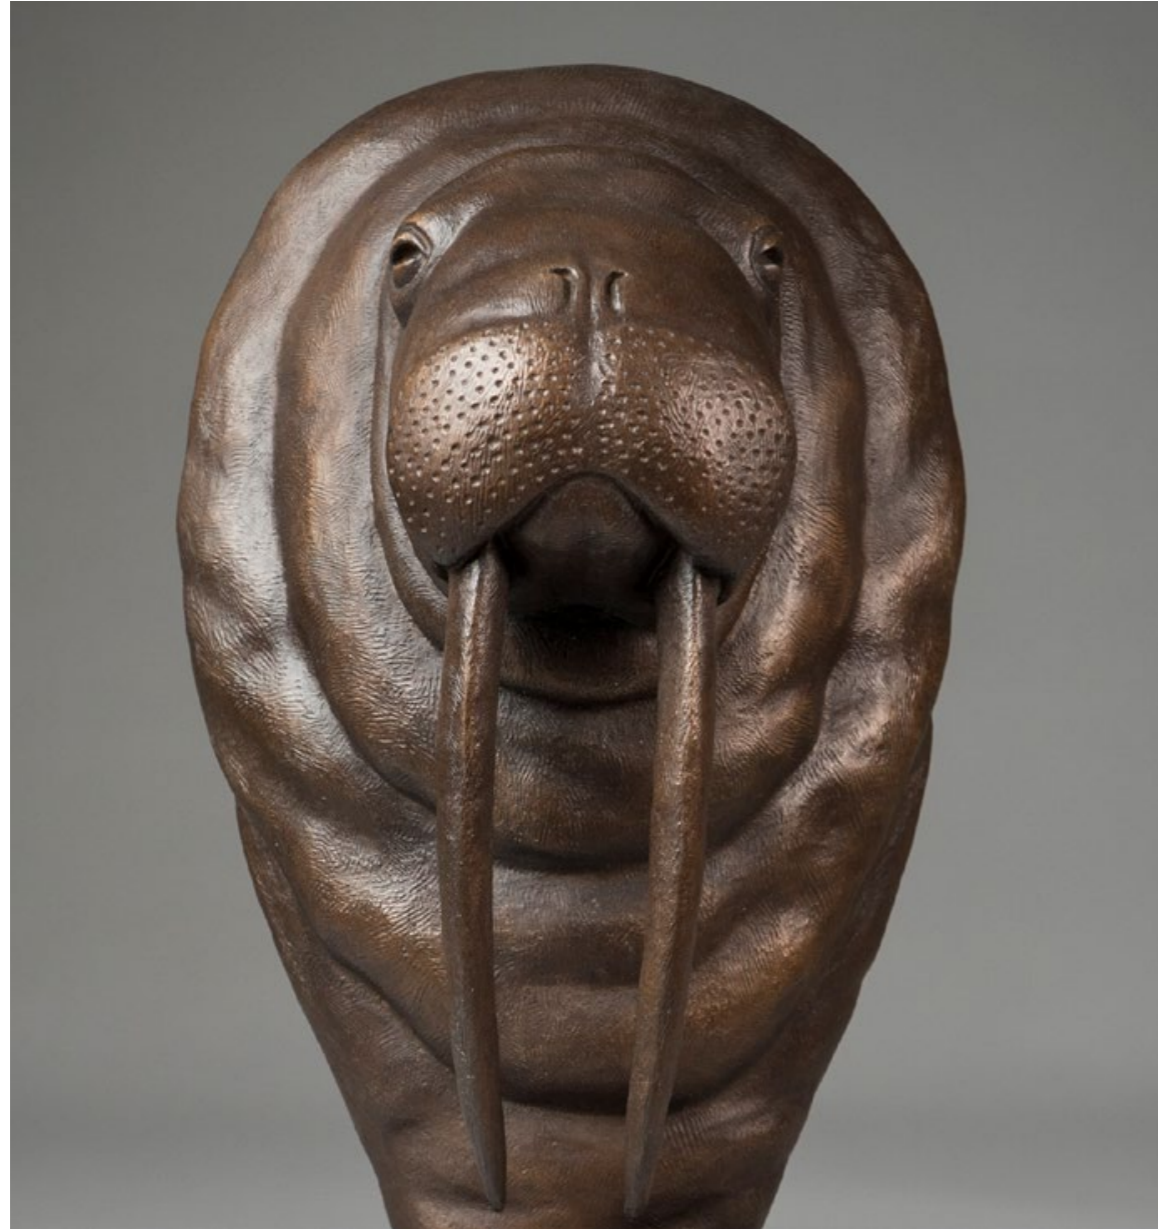

WALRUS

Signed bronze sculpture
Edition of 12
38 x 18 x 14 cm
15 x 7.1 x 5.5 inches