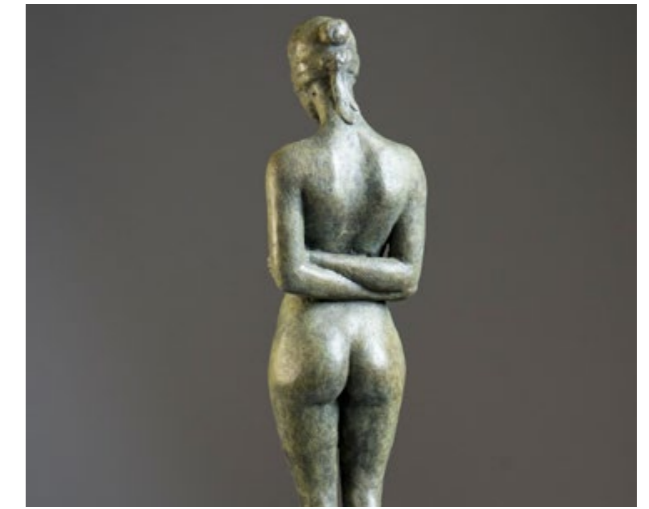

ASTRAEA AWAITS

Signed bronze sculpture
Edition of 12
44 x 13 x 11 cm
17.3 x 5.1 x 4.3 inches

The Greek goddess of innocence and purity who abandoned the Earth upon witnessing the misery and wickedness of mankind.