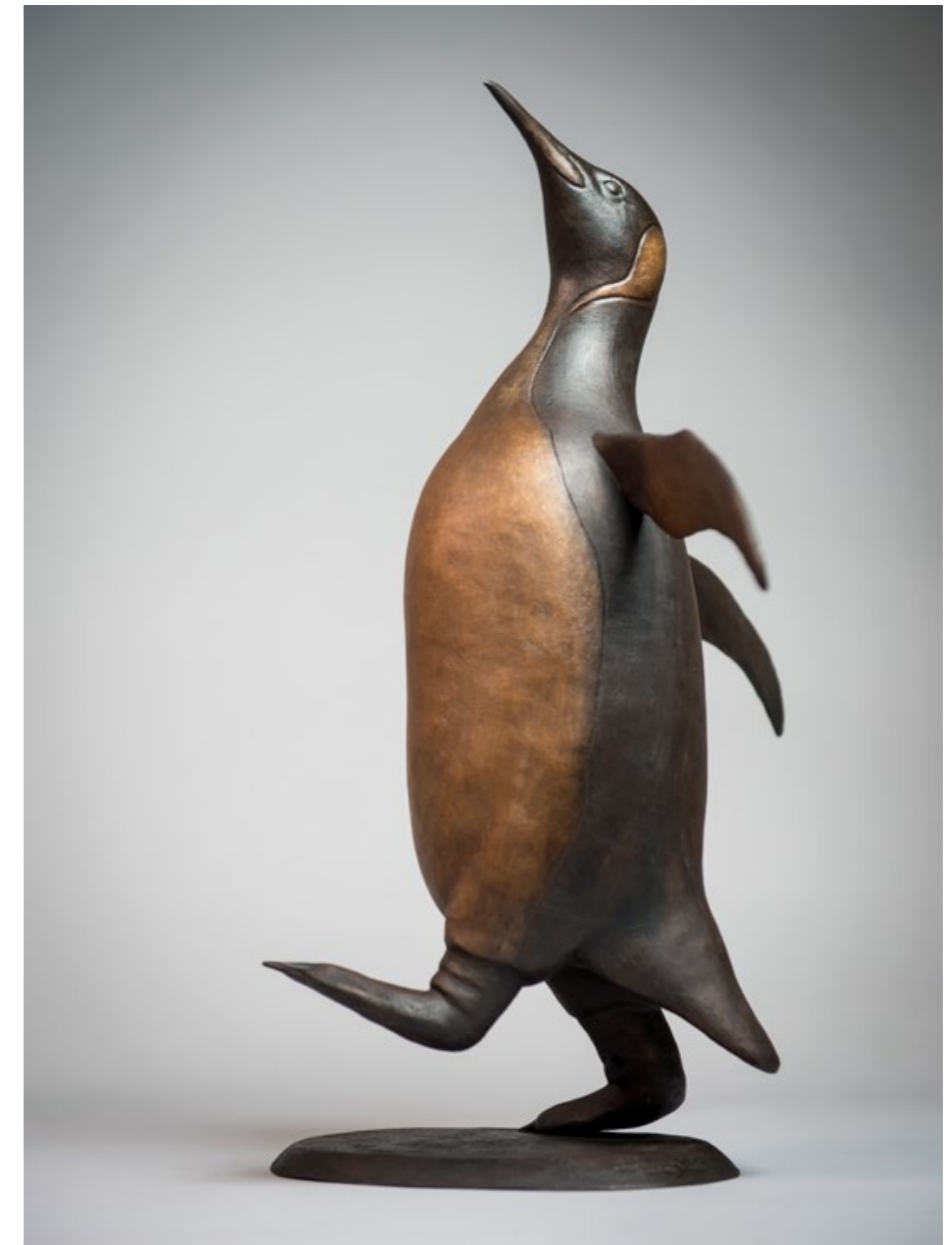

## BREACHING HUMPBAC

Signed bronze relief sculpture  
Edition of 24  
29.5 x 29.5 cm  
9.8 x 13 x 9.8 inches

ANTARCTIC  
SCULPTURES

## KING PENGUIN (LIFE-SIZE)

Signed bronze sculpture  
Edition of 12  
77 x 82 x 40 cm  
30.3 x 32.3 x 15.7 inches