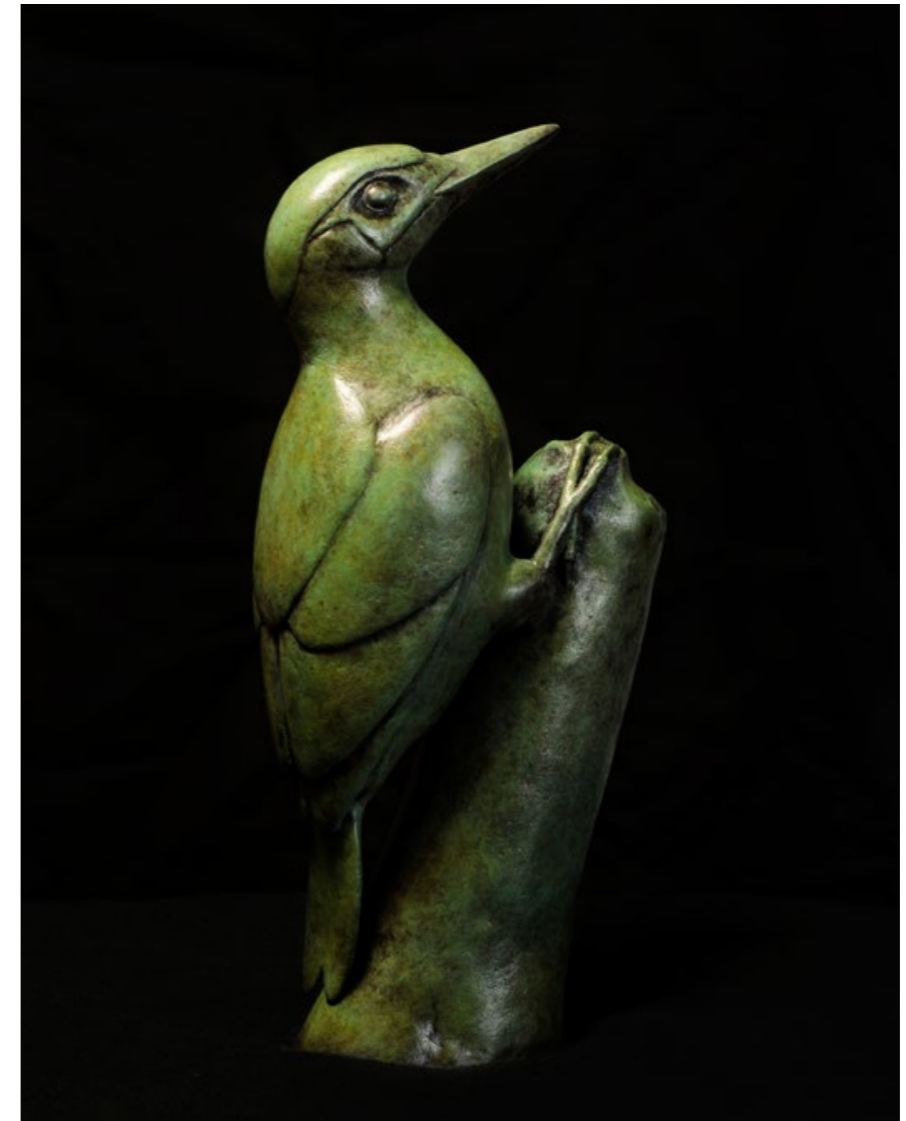

## DUCKBILL PLATYPUS

Signed bronze sculpture  
Edition of 8  
62 x 32 x 32 cm  
24.4 x 12.6 x 12.6 inches

## FISHING GRIZZLY

Signed bronze sculpture  
Edition of 9  
30 x 17 x 23 cm  
11.8 x 6.7 x 9 inches