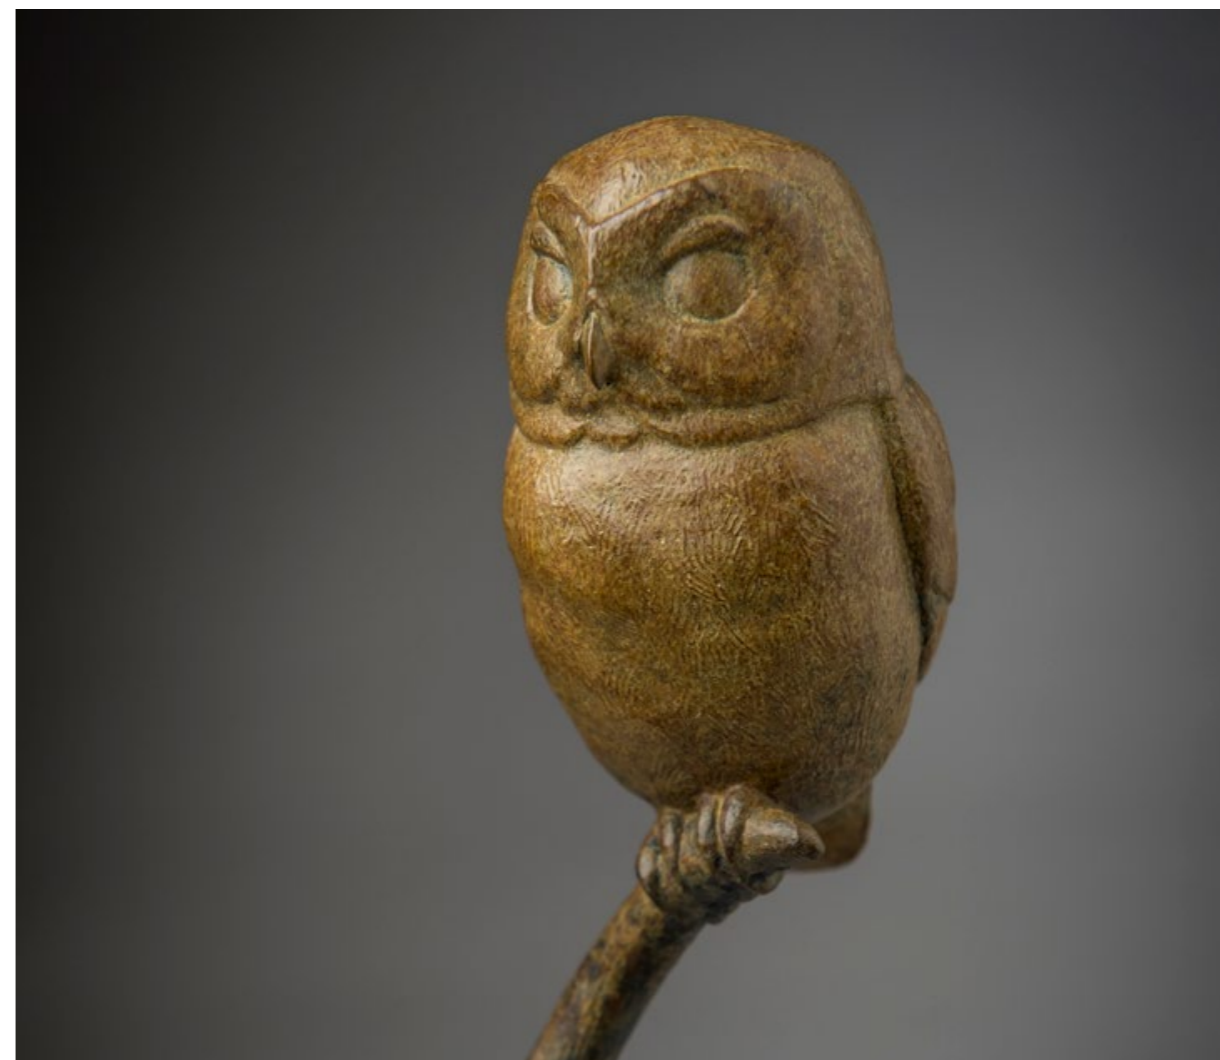

## HUMMINGBIRDS

Signed bronze sculpture  
Edition of 12  
34 x 28 x 13 cm  
13.4 x 11 x 5.1 inches

## THE ROBIN'S PERCH

Signed bronze sculpture  
Edition of 8  
75 x 34 x 21 cm  
9.5 x 13.4 x 8.3 inches

Abstract sculpture also available without the Robin.