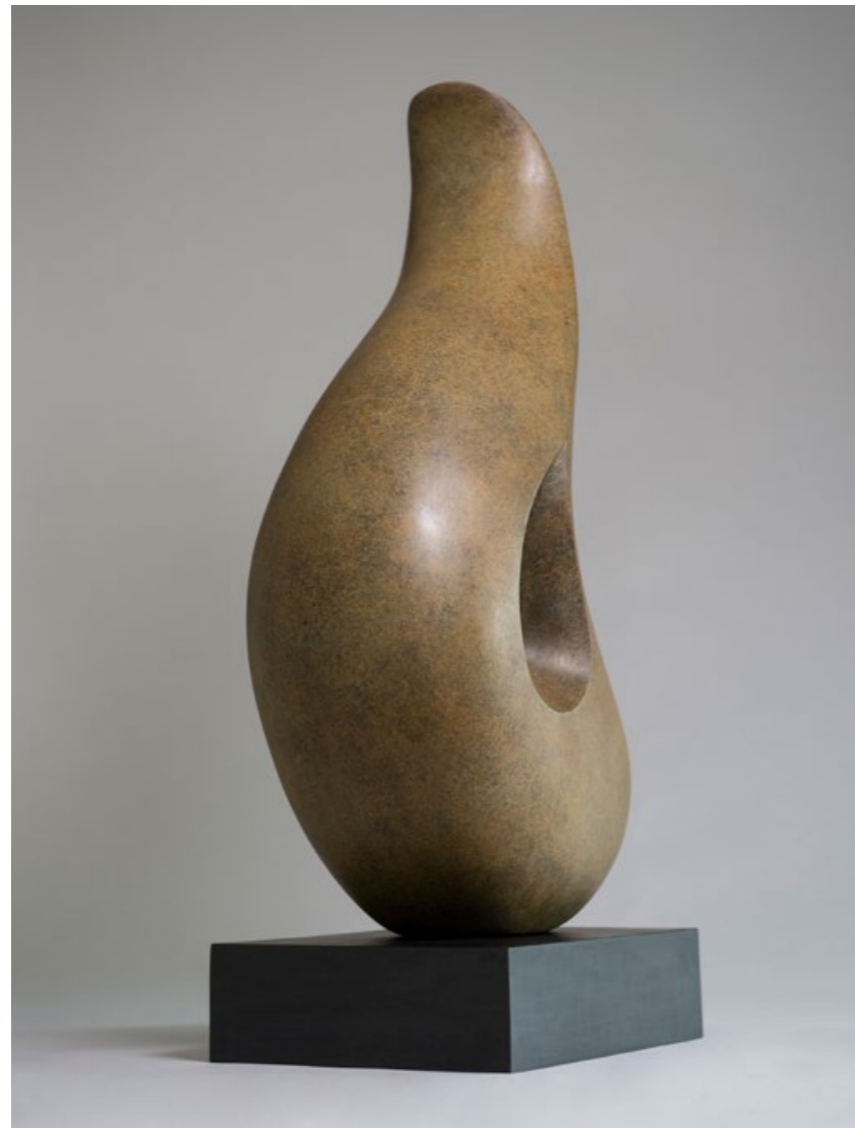

ABSTRACT SCULPTURES

NATURE'S CURVE

Signed bronze sculpture
Edition of 8
74 x 34 x 25 cm
29.1 x 13.4 x 9.8 inches