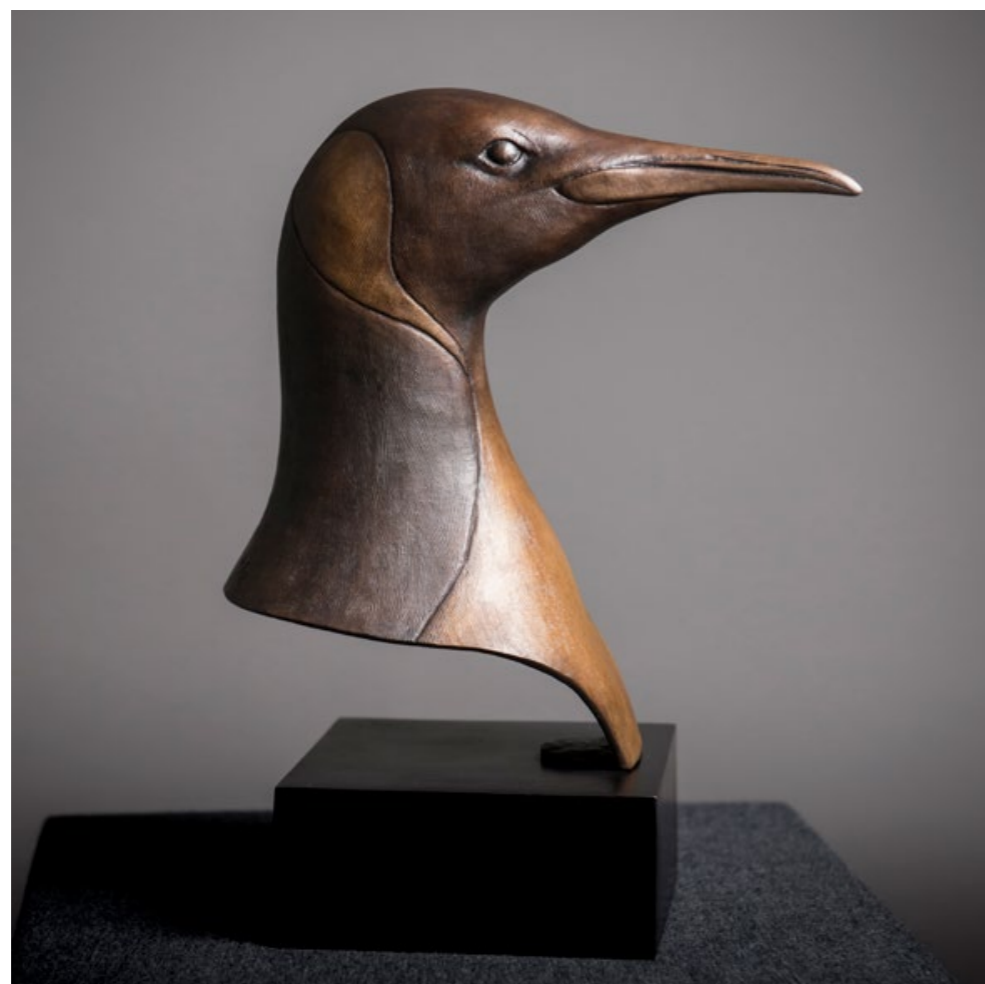

KING PENGUIN BUST

Signed bronze sculpture
Edition of 12
33 x 26 x 16 cm
13 x 10.2 x 6.3 inches