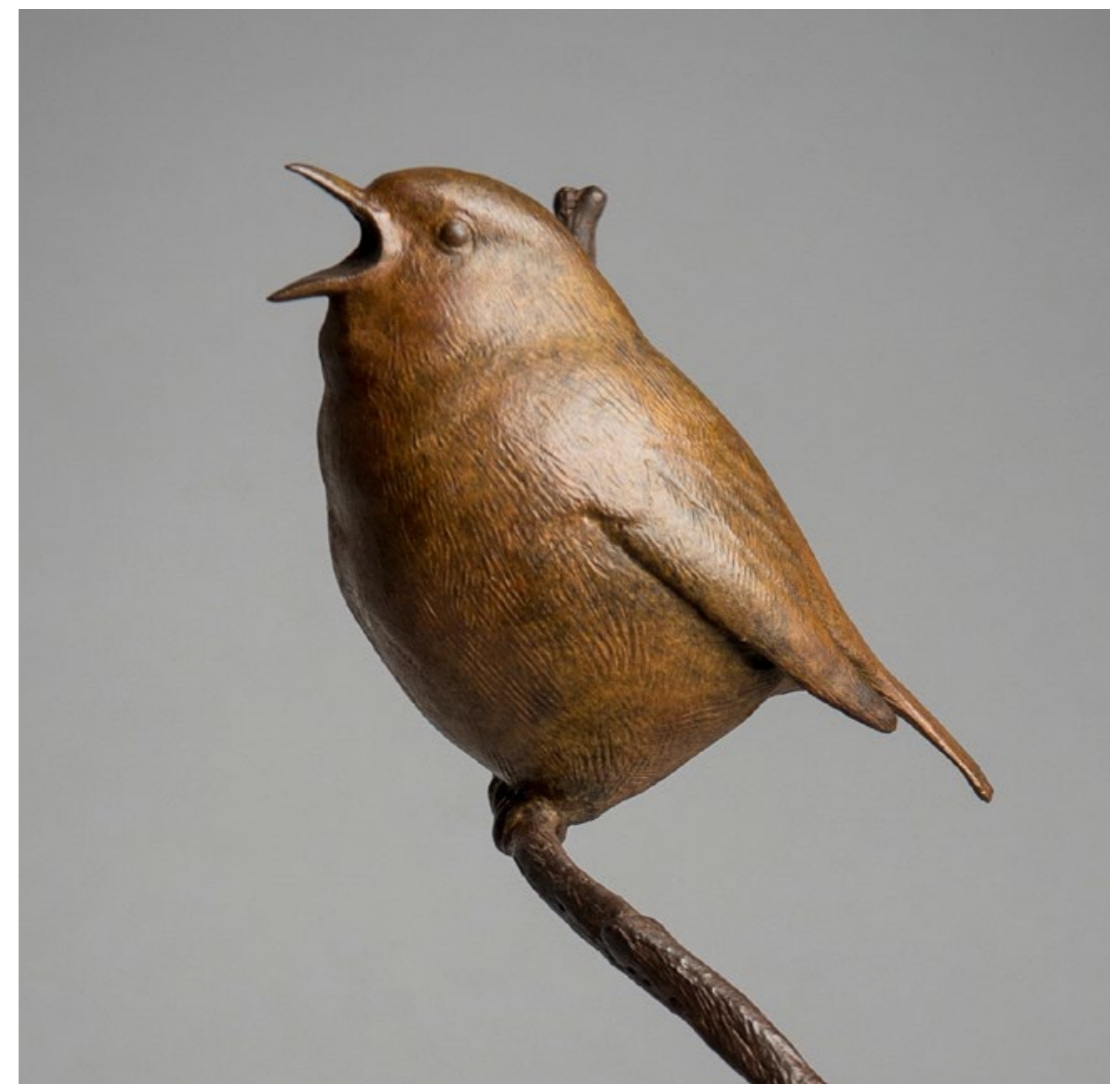

SINGING ROBIN

Signed bronze sculpture
Edition of 12
33 x 19 x 14 cm
13 x 7.5 x 5.5 inches