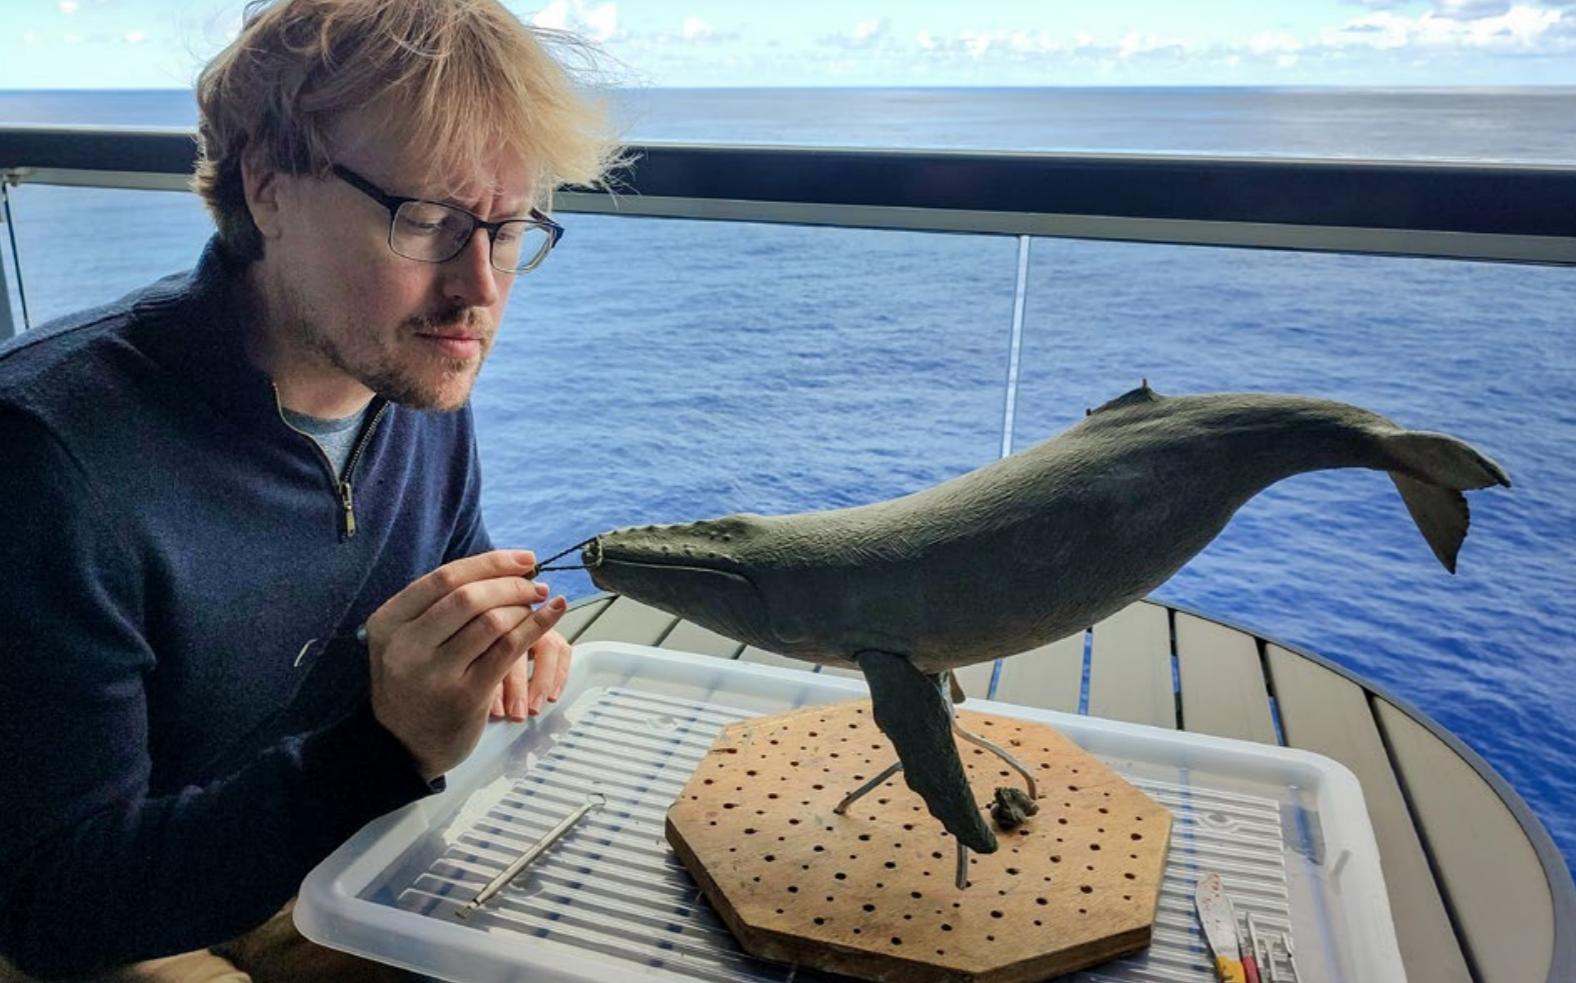

These sculptures are all hand-made and Anthony works on every stage of production himself as well as overseeing the work of the foundry to ensure that every sculpture meets his high standards.

# PATINAS

Anthony takes particular pride in his unique and diverse range of patinas. Each special colour palette is painstakingly developed and executed to compliment the form and texture of the sculpture, as well as highlighting aspects of the subject. Due to the complex, multi-stage process involved in creating these patinas, no two are ever exactly the same – each sculpture is therefore unique, with its own, distinct character.

## SCULPTING AT SEA

Anthony is a regular Guest Lecturer on cruise voyages all around the world during which he shares his knowledge and passion for sculpting and Art History.

During a cruise Anthony creates an original wildlife sculpture in clay. Through public demonstrations and lectures guests have the opportunity to learn about the sculpting and bronze casting process. Anthony then records the moulding and casting process for the sculpture on his [blog](#), enabling guests to follow the entire creative process, from the initial sculpture to the completed bronze.