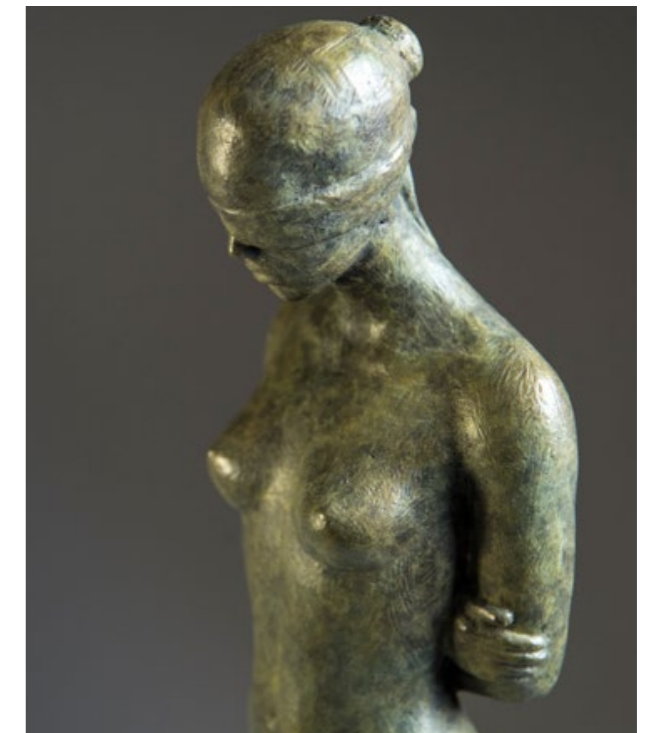

ASTRAEA AWAITS

Signed bronze sculpture
Edition of 12
44 x 13 x 11 cm
17.3 x 5.1 x 4.3 inches

The Greek goddess of innocence and purity who abandoned the Earth upon witnessing the misery and wickedness of mankind.