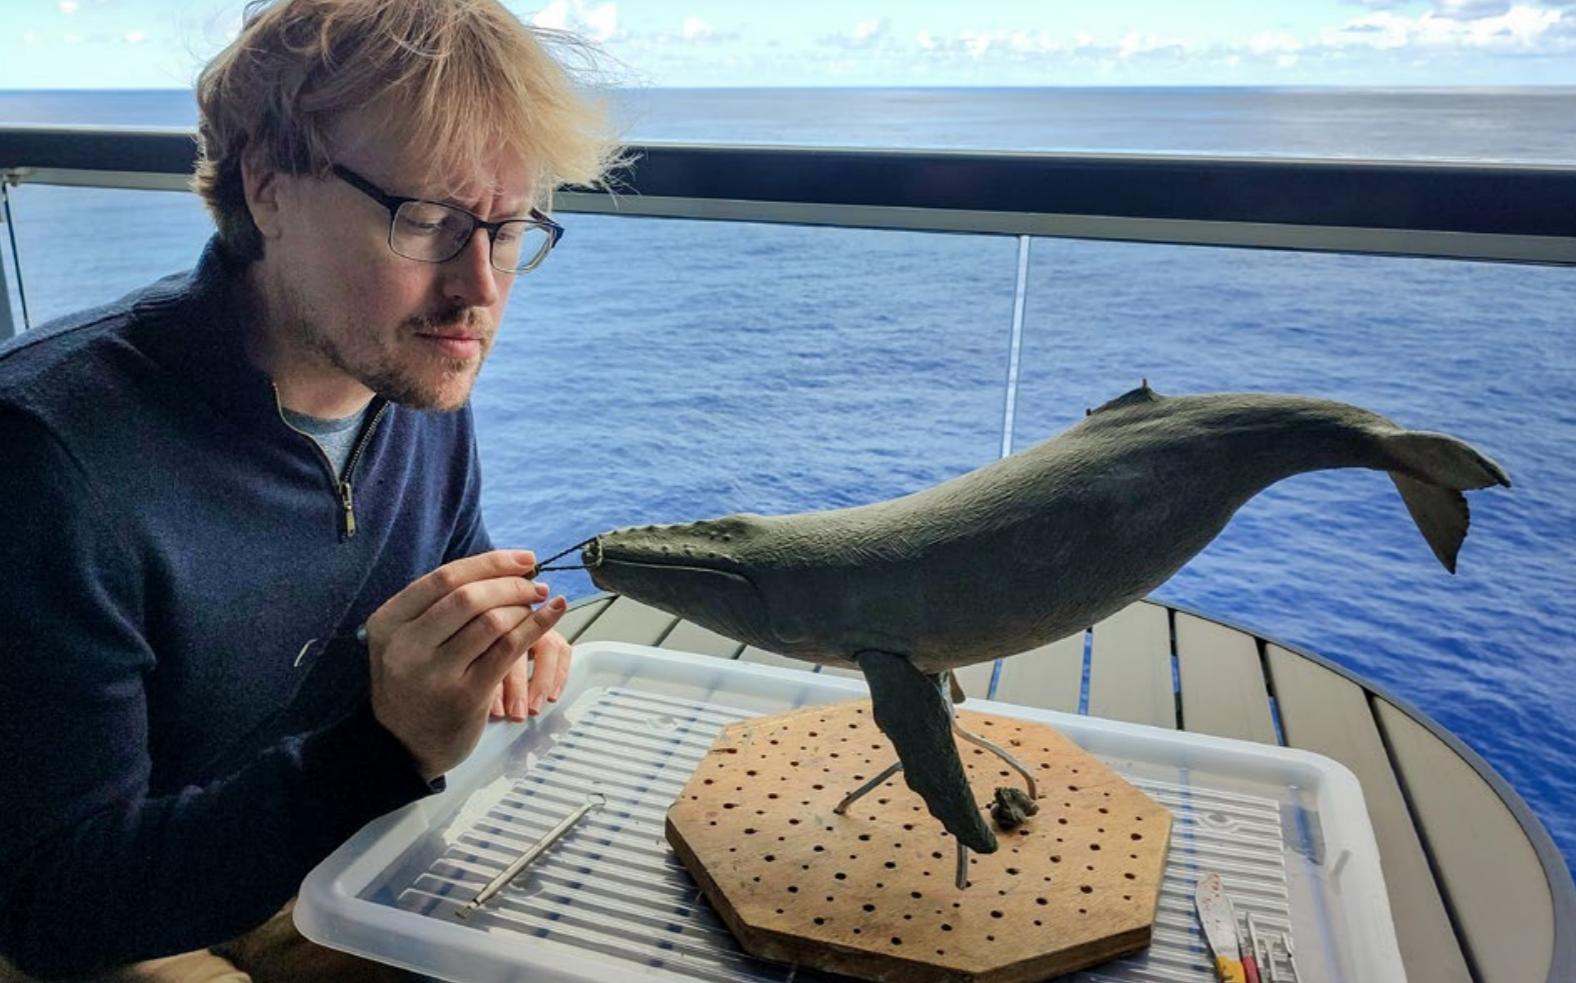

BRONZE CASTING

Anthony casts his sculptures in bronze using the ancient process known as 'lost wax casting'. Together with a highly skilled foundry team, Anthony creates a mould of his original sculpture, which is used to produce a hollow wax replica. This wax sculpture is then carefully coated inside and out with a fireproof ceramic to be placed in an oven. The wax melts away and it is into this space that the molten bronze is poured. Once the metal has cooled the ceramic is broken apart to reveal the sculpture. The bronze is then meticulously cleaned and prepared for the final stage – patination – the addition of colour through the application of heat and chemicals. Finally, the bronze sculpture is complete.

These sculptures are all hand-made and Anthony works on every stage of production himself as well as overseeing the work of the foundry to ensure that every sculpture meets his high standards.

PATINAS

Anthony takes particular pride in his unique and diverse range of patinas. Each special colour palette is painstakingly developed and executed to compliment the form and texture of the sculpture, as well as highlighting aspects of the subject. Due to the complex, multi-stage process involved in creating these patinas, no two are ever exactly the same – each sculpture is therefore unique, with its own, distinct character.

SCULPTING AT SEA

Anthony is a regular Guest Lecturer on cruise voyages all around the world during which he shares his knowledge and passion for sculpting and Art History.

During a cruise Anthony creates an original wildlife sculpture in clay. Through public demonstrations and lectures guests have the opportunity to learn about the sculpting and bronze casting process. Anthony then records the moulding and casting process for the sculpture on his [blog](#), enabling guests to follow the entire creative process, from the initial sculpture to the completed bronze.