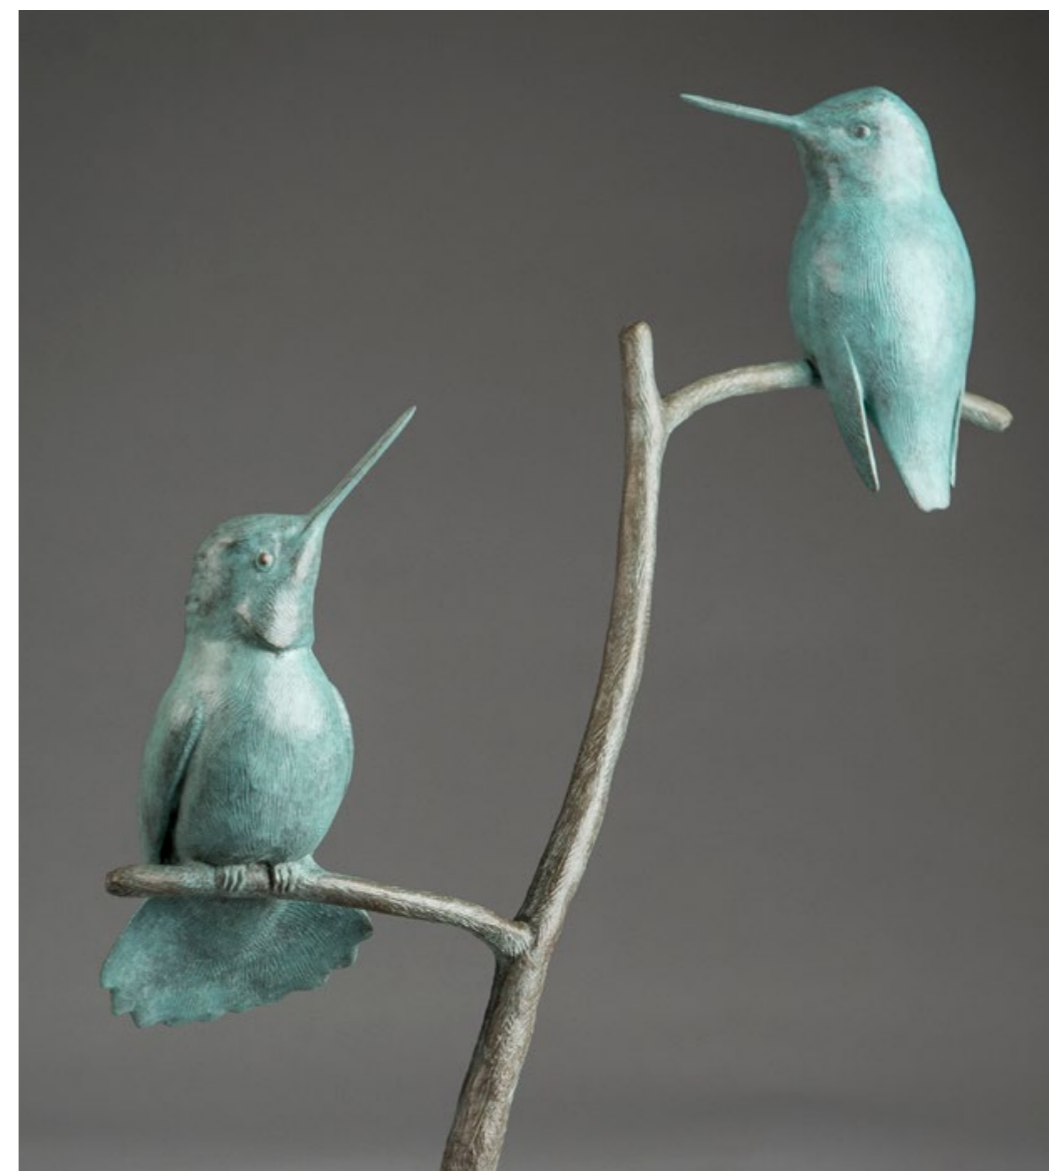

AFRICAN ELEPHANT

Signed bronze sculpture
Edition of 12
29 x 20 x 12 cm
11.4 x 7.9 x 4.7 inches

RHINO

Signed bronze sculpture
Edition of 24
40 x 18 x 15 cm
15.7 x 7.1 x 5.9 inches

HUMMINGBIRDS

Signed bronze sculpture
Edition of 12
34 x 28 x 13 cm
13.4 x 11 x 5.1 inches

THE ROBIN'S PERCH

Signed bronze sculpture
Edition of 8
75 x 34 x 21 cm
9.5 x 13.4 x 8.3 inches

Abstract sculpture also available without the Robin.

SAW-WHET OWL

Signed bronze sculpture
Edition of 12
31 x 9 x 8 cm
12.2 x 3.5 x 3.1 inches