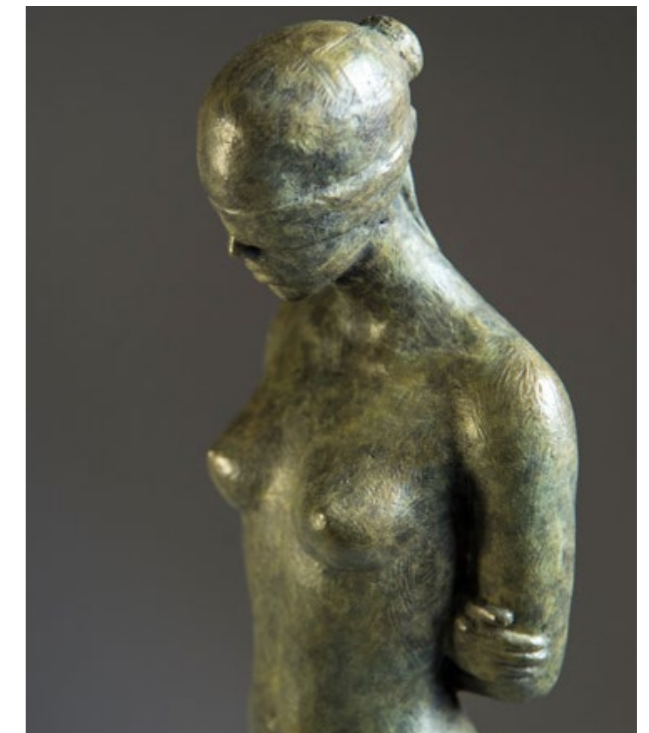

ALFRED RUSSEL WALLACE

Signed bronze sculpture
Edition of 8
Life Size + 10%

CHINESE FISHERMAN

Figure only:
Signed bronze sculpture
Edition of 9
63 x 60 x 20 cm
24.8 x 23.6 x 7.9 inches

With bamboo raft and cormorant:
Signed bronze sculpture
Edition of 5
220 x 65 x 25 cm
86.6 x 25.6 x 9.8 inches