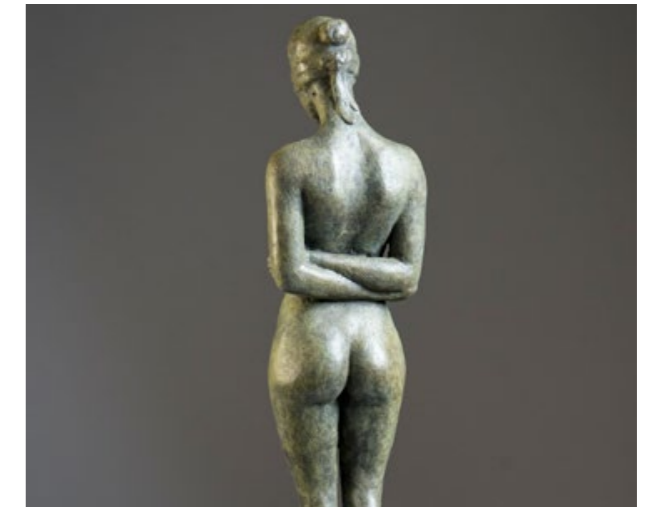

ALFRED RUSSEL WALLACE

Signed bronze sculpture
Edition of 8
Life Size + 10%

CHINESE FISHERMAN

Figure only:
Signed bronze sculpture
Edition of 9
63 x 60 x 20 cm
24.8 x 23.6 x 7.9 inches

With bamboo raft and cormorant:
Signed bronze sculpture
Edition of 5
220 x 65 x 25 cm
86.6 x 25.6 x 9.8 inches