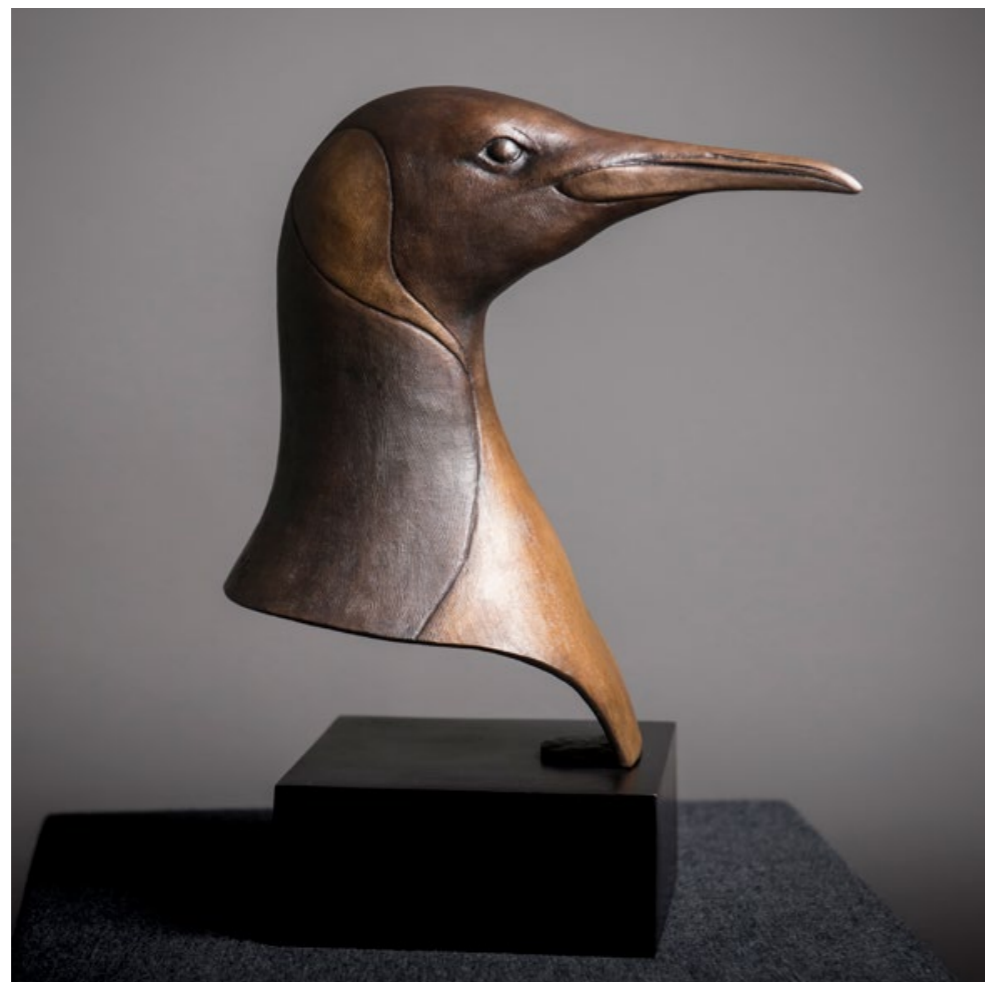

LEAPING GENTOO PENGUIN

Signed bronze sculpture
Edition of 24
40 x 26 x 23 cm
15.7 x 10.2 x 9 inches

KING PENGUIN (LIFE-SIZE)

Signed bronze sculpture
Edition of 12
81 x 84 x 35 cm
31.9 x 33 x 13.8 inches

KING PENGUIN (MEDIUM)

Signed bronze sculpture
Edition of 12
50 x 47 x 25 cm
19.7 x 18.5 x 9.8 inches

POSING KING PENGUIN (SMALL)

Signed bronze sculpture
Edition of 24
30 x 26 x 15 cm
11.8 x 10.2 x 5.9 inches

KING PENGUIN BUST