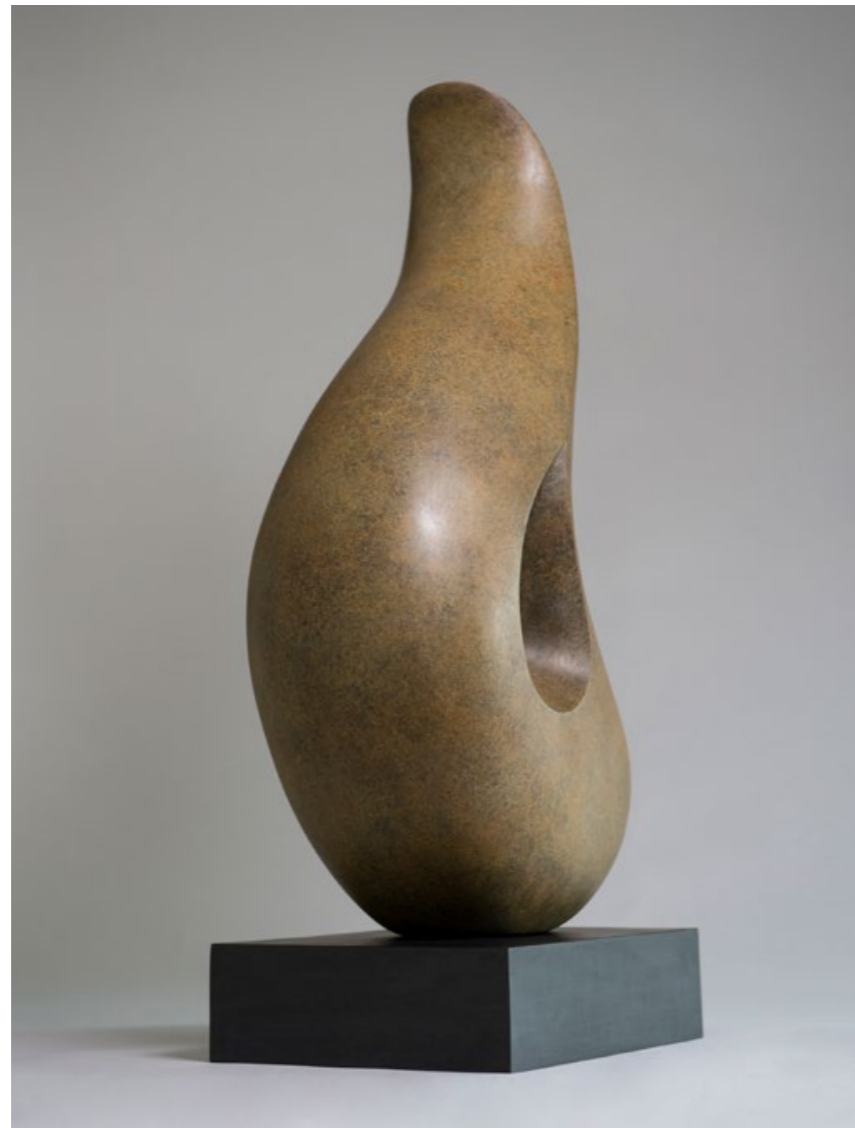

GIRL WITH FLOWING DRESS

Signed bronze sculpture
Edition of 5
Life Size

ICEBERG SCULPTURES

ICEBERG #1

Signed bronze sculpture

Edition of 3

45 x 24 x 24 cm

17.7 x 9.4 x 9.4 inches

“The colours, shapes and textures of icebergs are simply mesmerising. Once seen, they are never forgotten.”

Anthony Smith

ICEBERG #2

Signed bronze sculpture

Edition of 3

48 x 18 x 34 cm

18.9 x 7.1 x 13.4 inches

ICEBERG #3

Signed bronze sculpture
Edition of 3
45 x 32 x 37 cm
17.7 x 12.6 x 14.6 inches

ABSTRACT SCULPTURES

NATURE'S CURVE

Signed bronze sculpture
Edition of 8
74 x 34 x 25 cm
29.1 x 13.4 x 9.8 inches

COINS & MEDALS