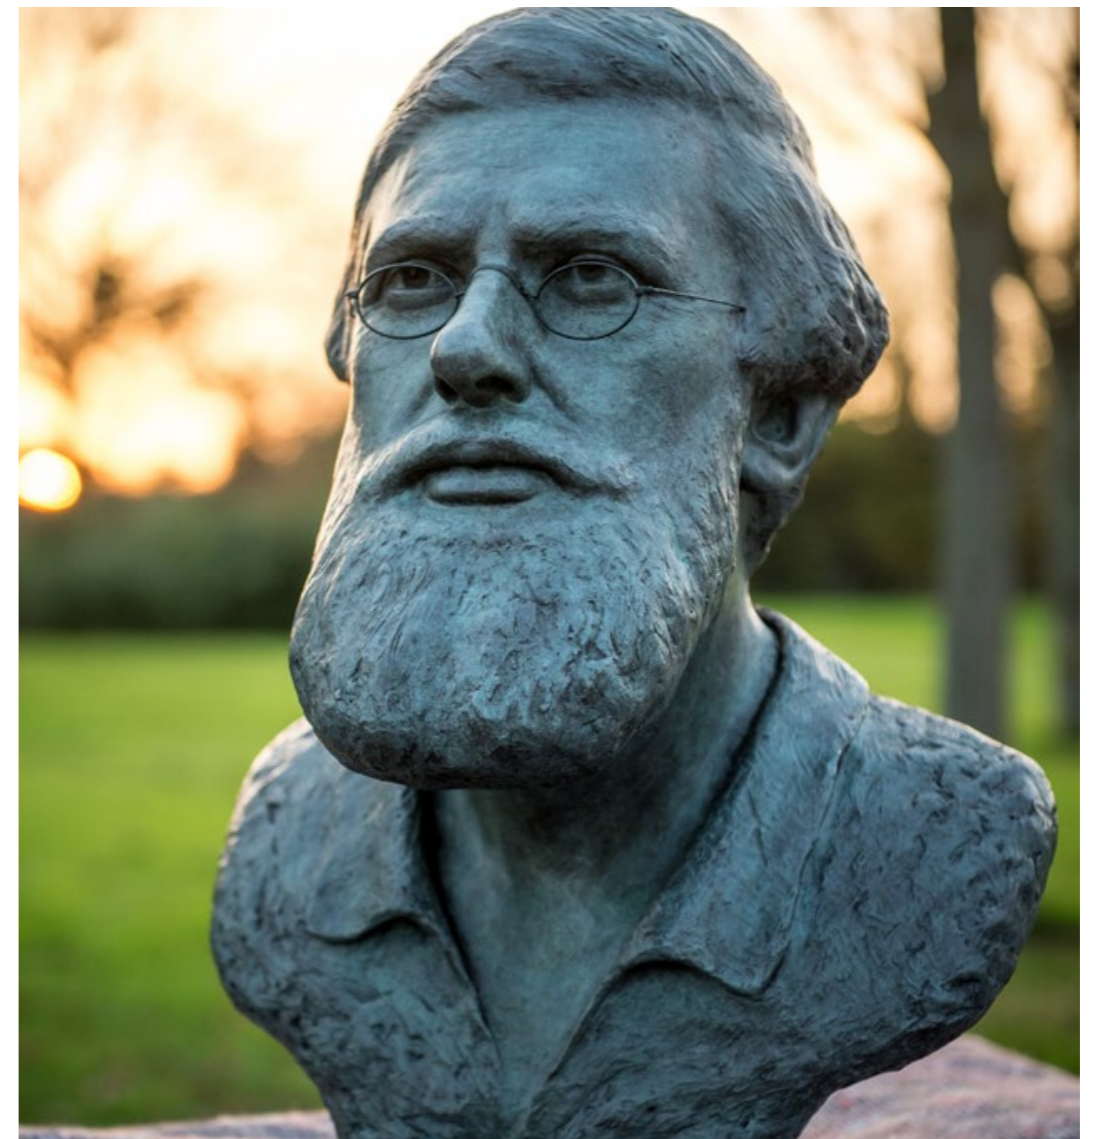

HUMAN FIGURE

IAN FLEMING

Signed bronze sculpture
Edition of 8
Life Size

SIR ERNEST SHACKLETON

Signed bronze sculpture
Edition of 24
30 x 22 x 16 cm
11.8 x 8.7 x 6.3 inches

CHARLES DARWIN

Signed bronze sculpture
Edition of 8
Life Size