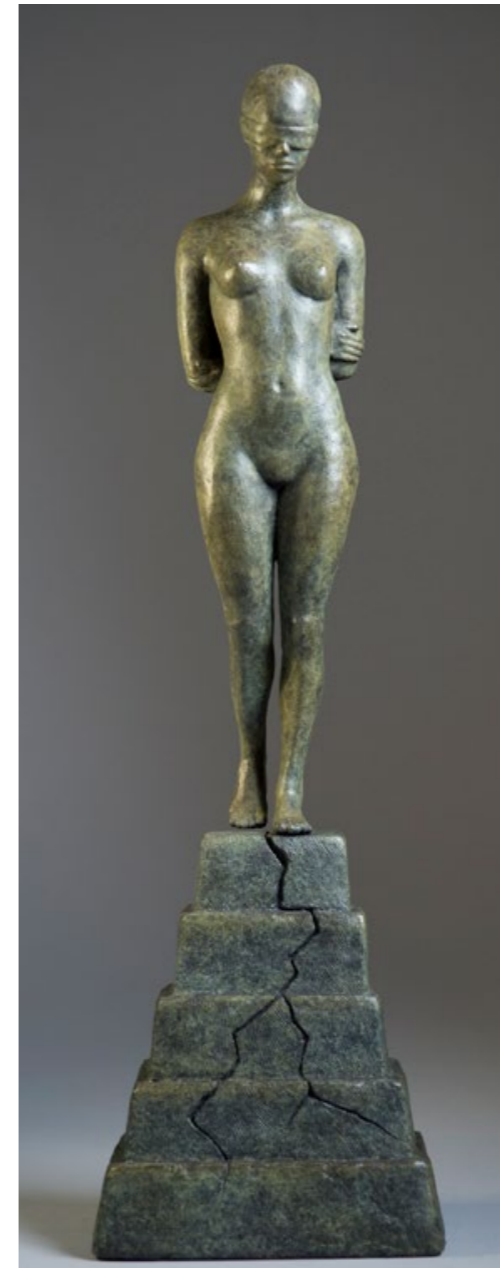

ASTRAEA AWAITS

Signed bronze sculpture
Edition of 12
44 x 13 x 11 cm
17.3 x 5.1 x 4.3 inches

The Greek goddess of innocence and purity who abandoned the Earth upon witnessing the misery and wickedness of mankind.