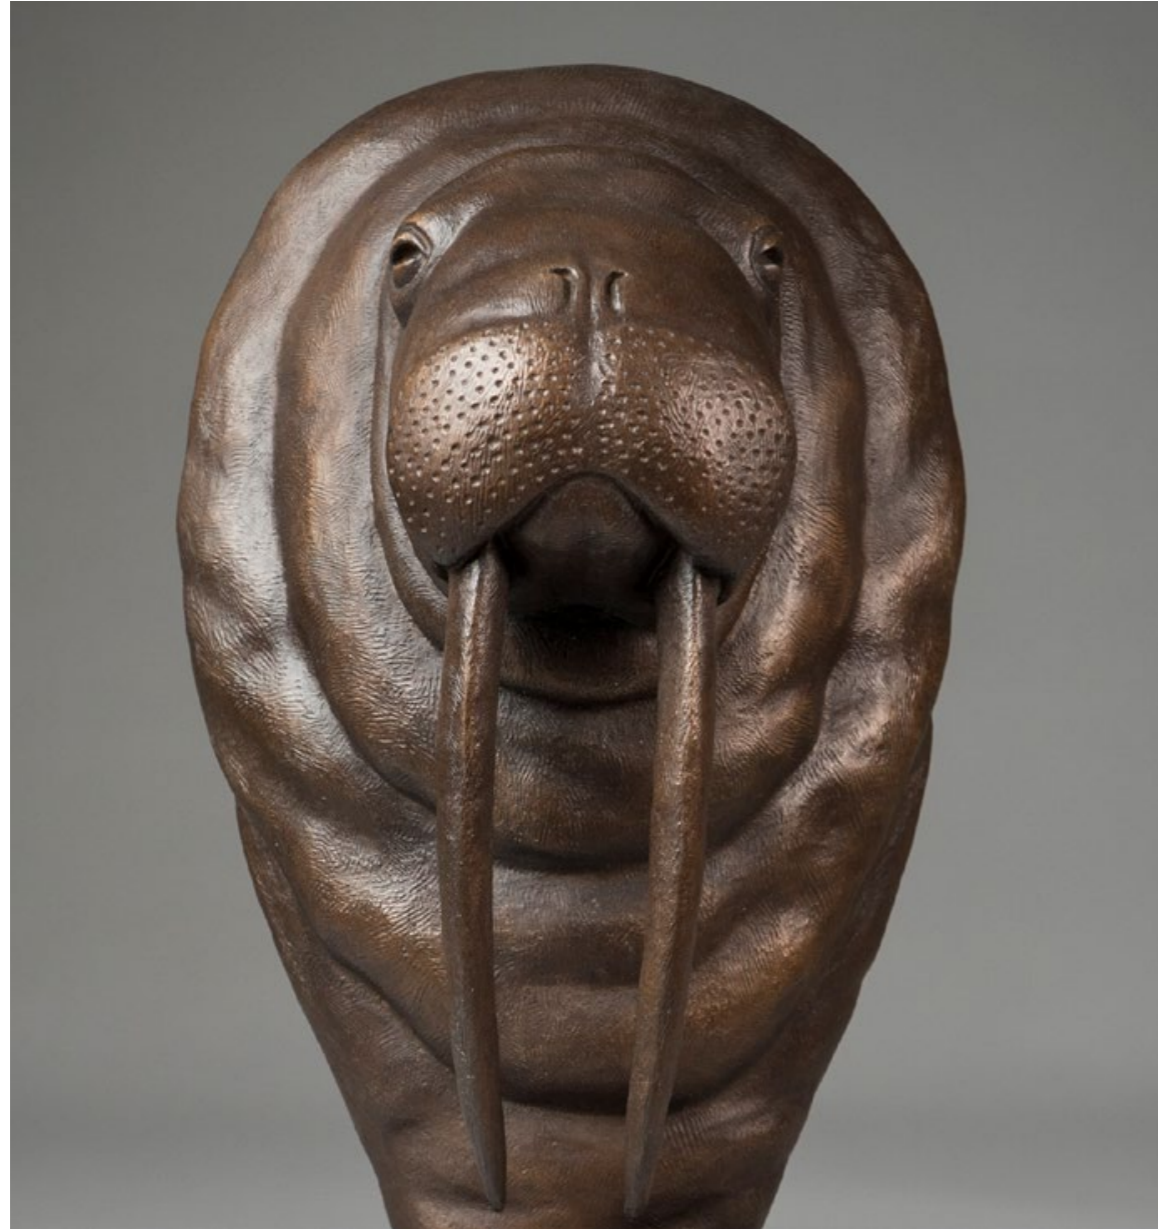

BRONZE CASTING

Anthony casts his sculptures in bronze using the ancient process known as 'lost wax casting'. Together with a highly skilled foundry team, Anthony creates a mould of his original sculpture, which is used to produce a hollow wax replica. This wax sculpture is then carefully coated inside and out with a fireproof ceramic to be placed in an oven. The wax melts away and it is into this space that the molten bronze is poured. Once the metal has cooled the ceramic is broken apart to reveal the sculpture. The bronze is then meticulously cleaned and prepared for the final stage – patination – the addition of colour through the application of heat and chemicals. Finally, the bronze sculpture is complete.

SCENTING POLAR BEAR
(SILVER PATINA)

Signed bronze sculpture
Edition of 12
32 x 19 x 11 cm
12.5 x 7.5 x 4.3 inches

STALKING POLAR BEAR

Signed bronze sculpture

Edition of 12

54 x 27 x 20 cm

21 x 10.5 x 8 inches

STANDING PUFFIN

Signed bronze sculpture
Edition of 12
23 x 16 x 14 cm
9 x 6.3 x 5.5 inches

SITTING PUFFIN

Signed bronze sculpture
Edition of 12
17 x 16 x 12 cm
6.7 x 6.3 x 4.7 inches

NARWHAL

Signed bronze sculpture
Edition of 12
36 x 29 x 11 cm
14 x 11.4 x 4.3 inches

WALRUS

Signed bronze sculpture
Edition of 12
38 x 18 x 14 cm
15 x 7.1 x 5.5 inches

ARCTIC HARE

Signed bronze sculpture

Edition of 12

27 x 16 x 19 cm

10.6 x 6.3 x 7.5 inches

RAVEN