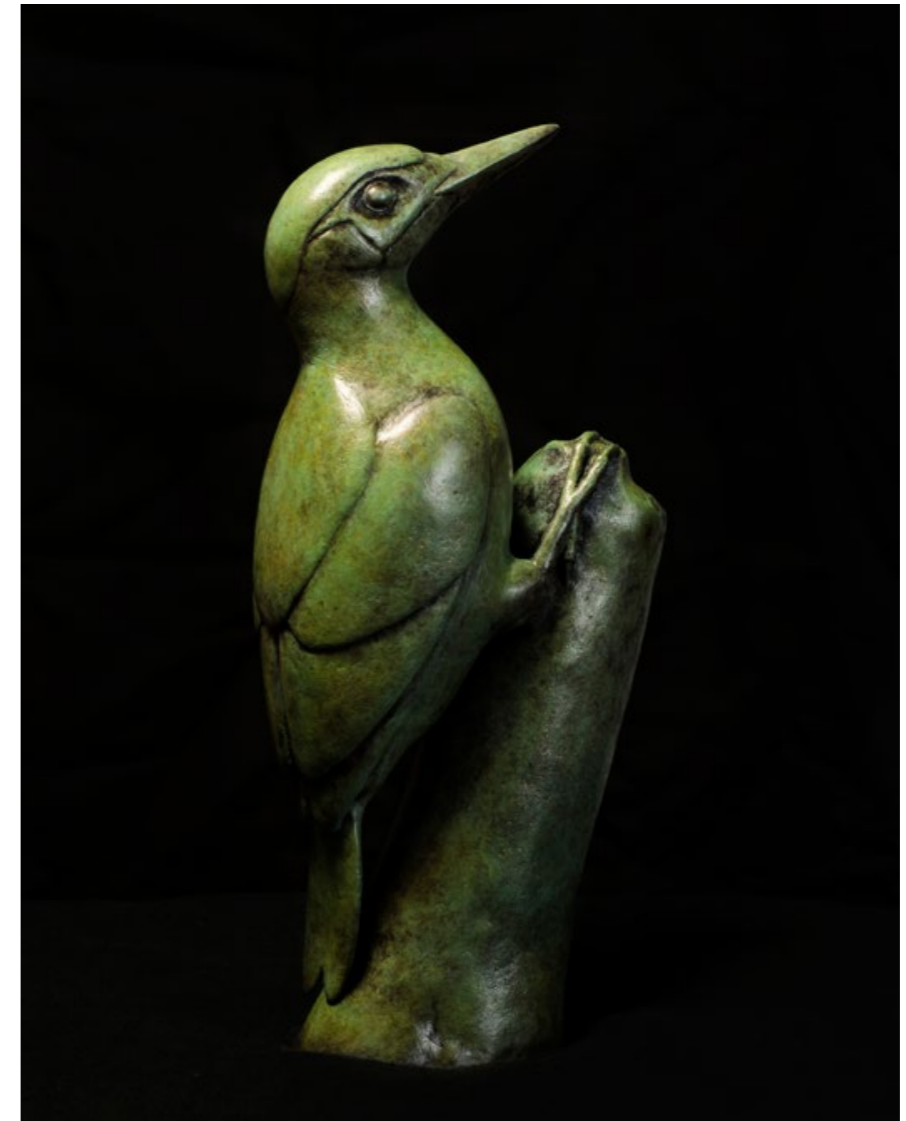

SINGING ROBIN

Signed bronze sculpture
Edition of 12
33 x 19 x 14 cm
13 x 7.5 x 5.5 inches

DUCKBILL PLATYPUS

Signed bronze sculpture
Edition of 8
62 x 32 x 32 cm
24.4 x 12.6 x 12.6 inches

FISHING GRIZZLY

Signed bronze sculpture
Edition of 9
30 x 17 x 23 cm
11.8 x 6.7 x 9 inches

WOODPECKER

Signed bronze sculpture
Edition of 9
28 x 18 x 10 cm
11 x 7.1 x 3.9 inches

TREE FROG

Signed bronze sculpture
Edition of 12
11 x 9 x 9 cm
4.3 x 3.5 x 3.5 inches

FLAMINGO

Signed bronze sculpture
Edition of 12
25 x 13 x 8 cm
9.8 x 5.1 x 3.1 inches