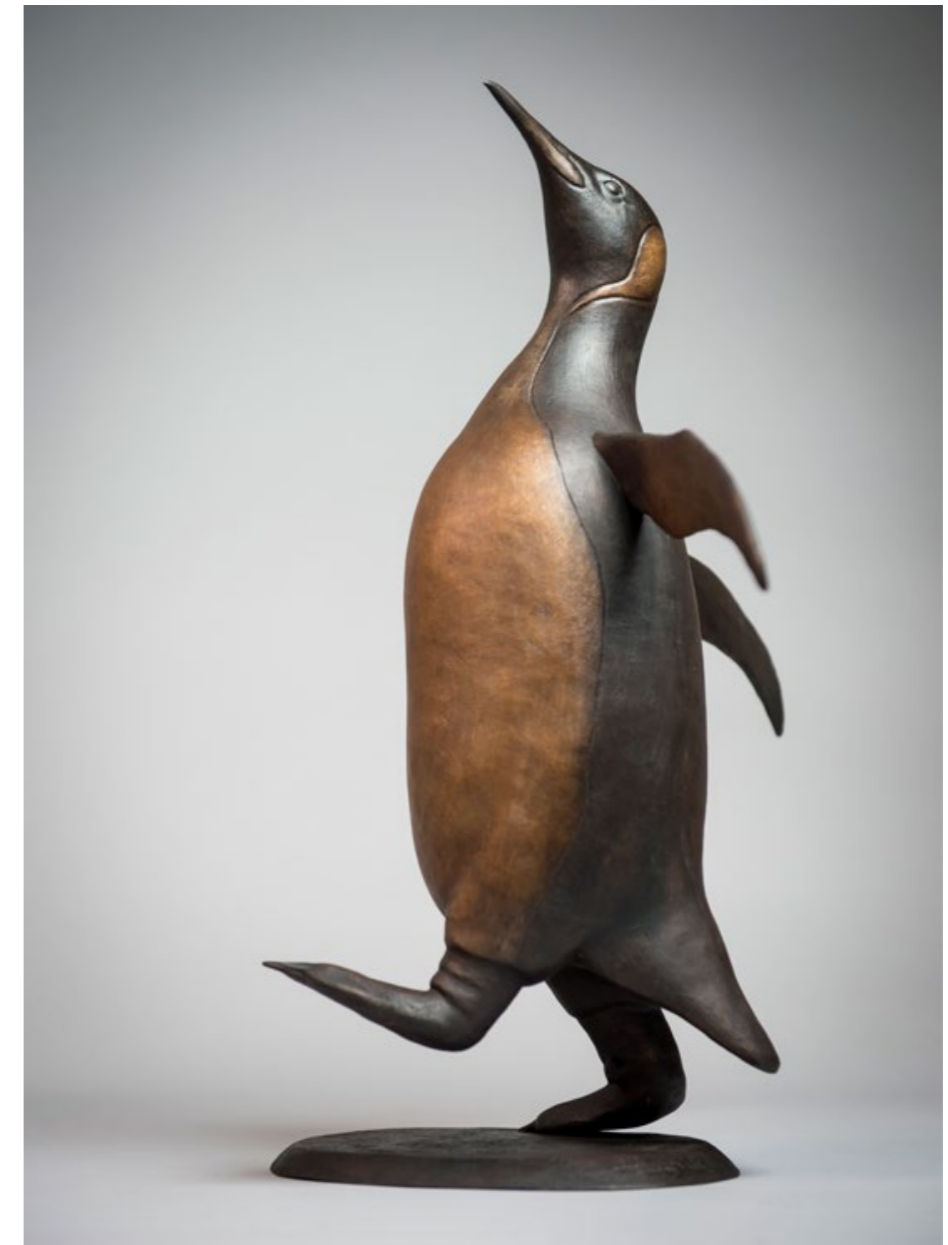

LEAPING GENTOO PENGUIN

Signed bronze sculpture
Edition of 24
40 x 26 x 23 cm
15.7 x 10.2 x 9 inches

KING PENGUIN (LIFE-SIZE)

Signed bronze sculpture
Edition of 12
81 x 84 x 35 cm
31.9 x 33 x 13.8 inches

KING PENGUIN (MEDIUM)