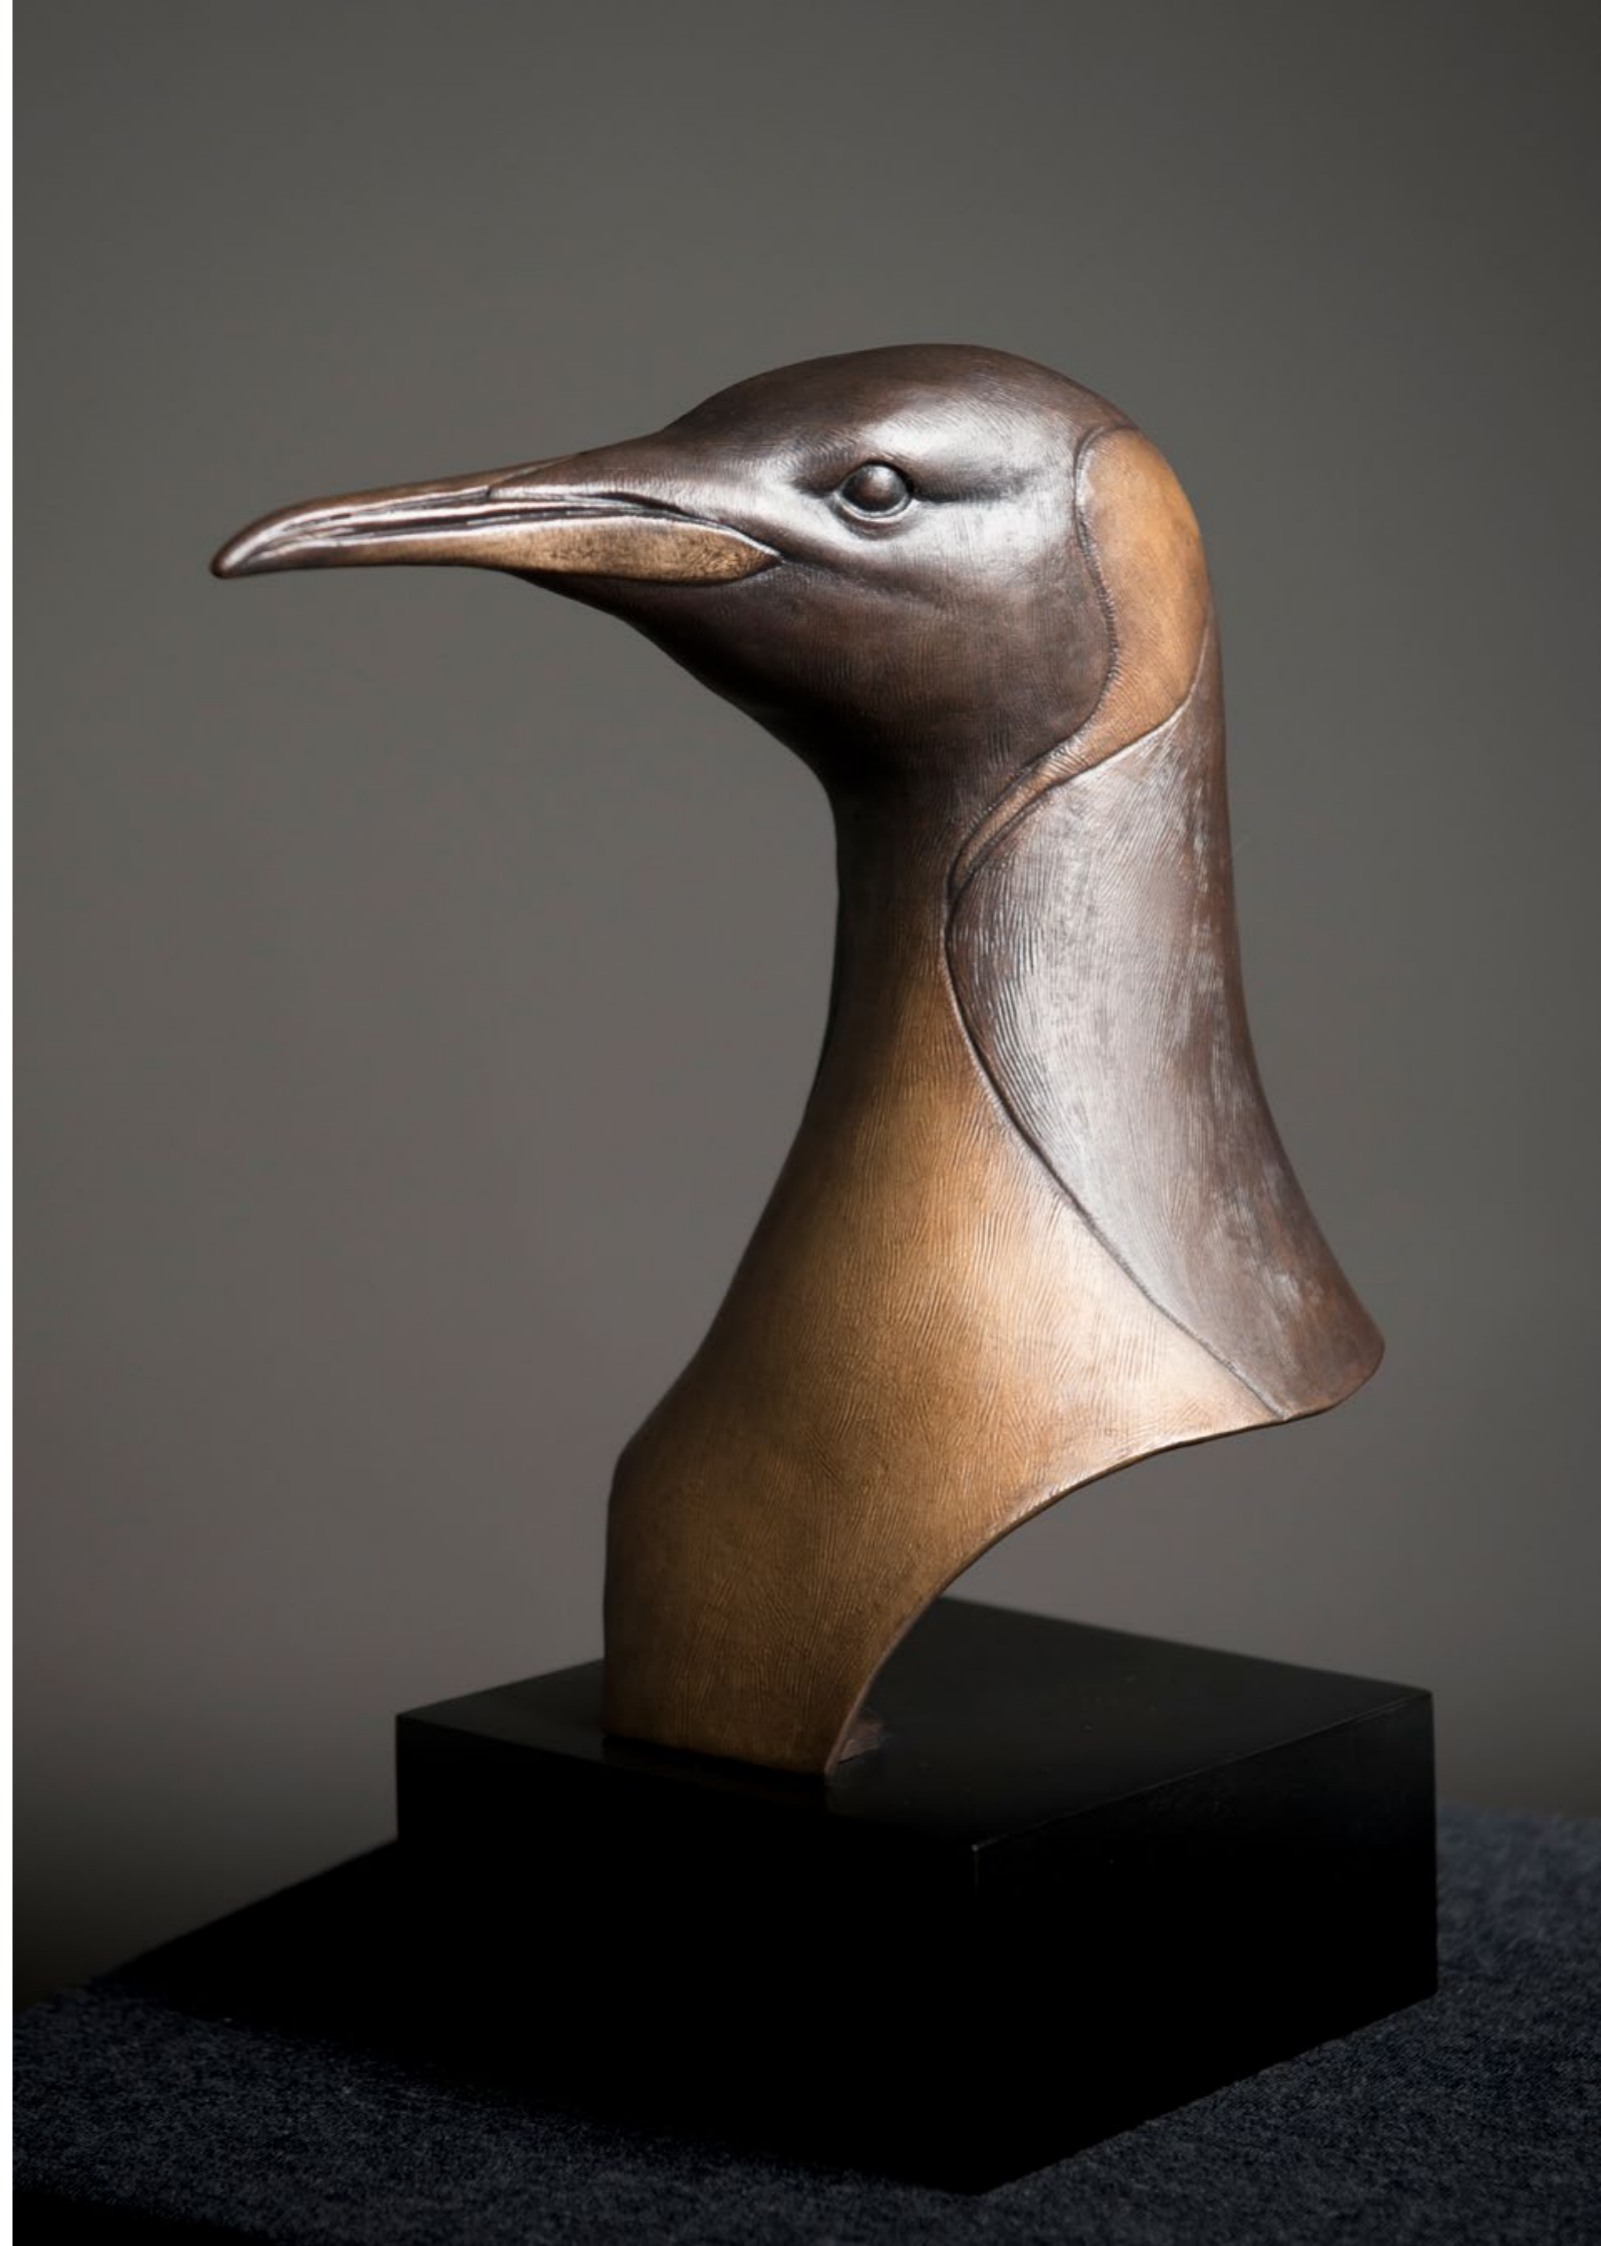

KING PENGUIN BUST

Signed bronze sculpture
Edition of 12
33 x 26 x 16 cm
13 x 10.2 x 6.3 inches