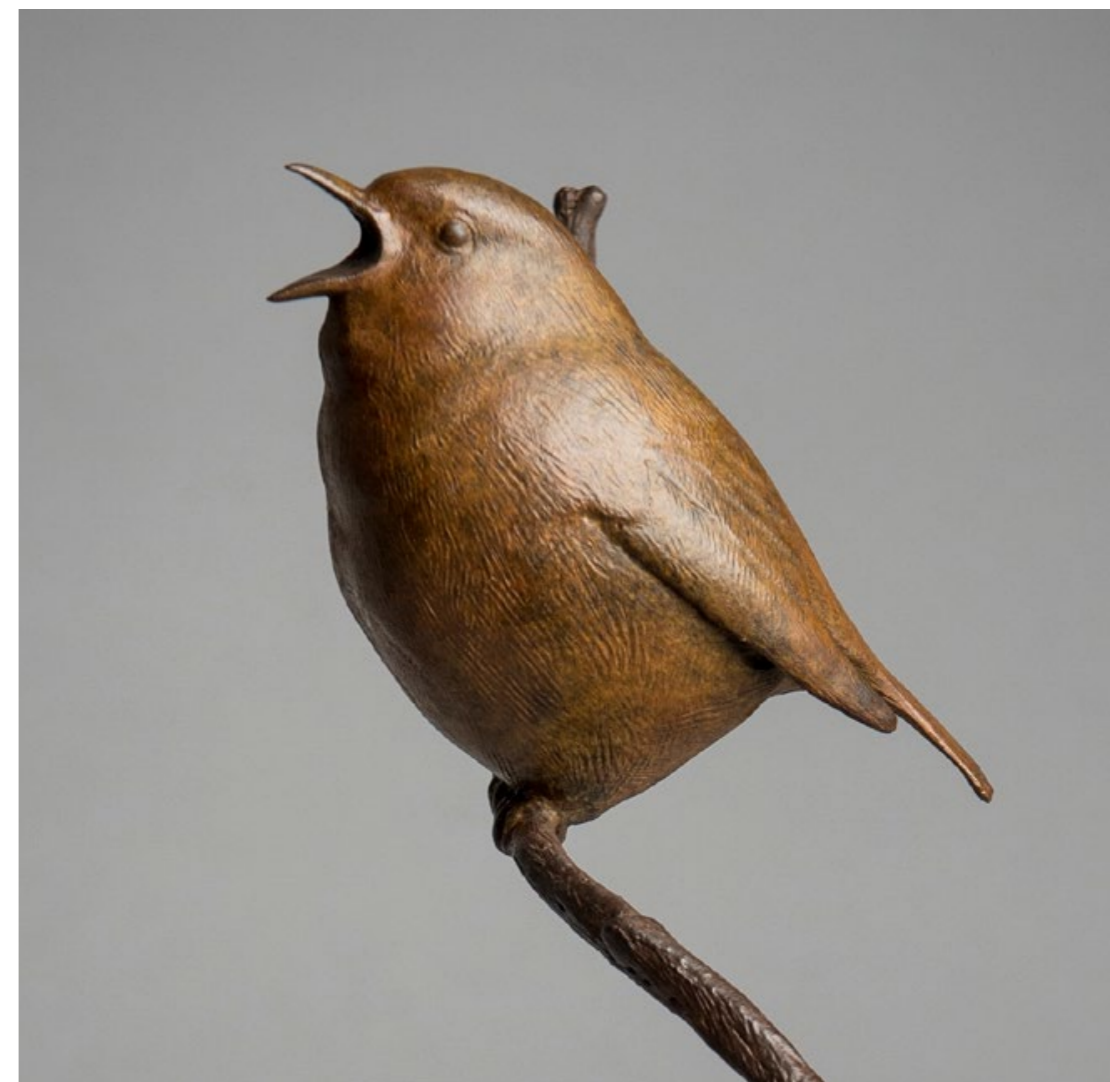

Edition of 12

16 x 8 x 25 cm

6.3 x 3.1 x 9.8 inches

WINTER ROBIN

Signed bronze sculpture

Edition of 8

15 x 8 x 25 cm

5.9 x 3.1 x 9.8 inches

SINGING ROBIN

Signed bronze sculpture
Edition of 12
33 x 19 x 14 cm
13 x 7.5 x 5.5 inches

DUCKBILL PLATYPUS

Signed bronze sculpture
Edition of 8
62 x 32 x 32 cm
24.4 x 12.6 x 12.6 inches

FISHING GRIZZLY

Signed bronze sculpture
Edition of 9
30 x 17 x 23 cm
11.8 x 6.7 x 9 inches